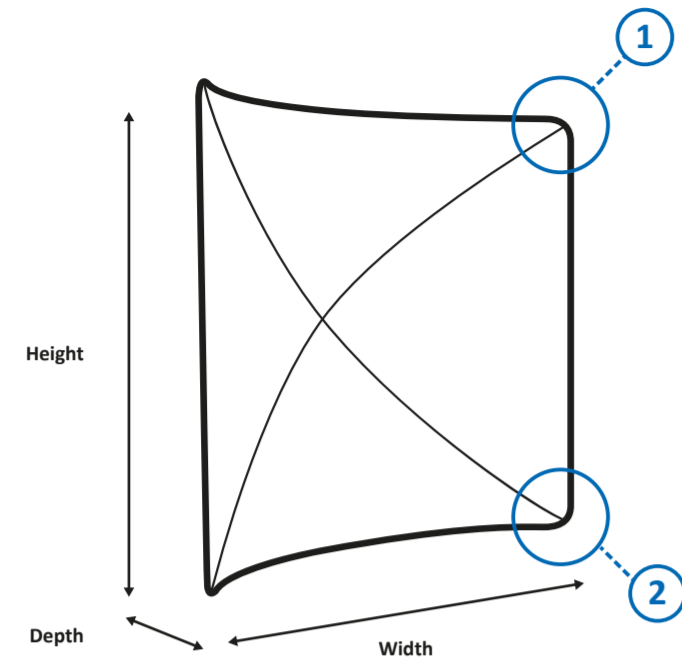

Zipper-Wall Curved 500 x 100cm Graphic (ZWC500-100G)

Specifications

A. System