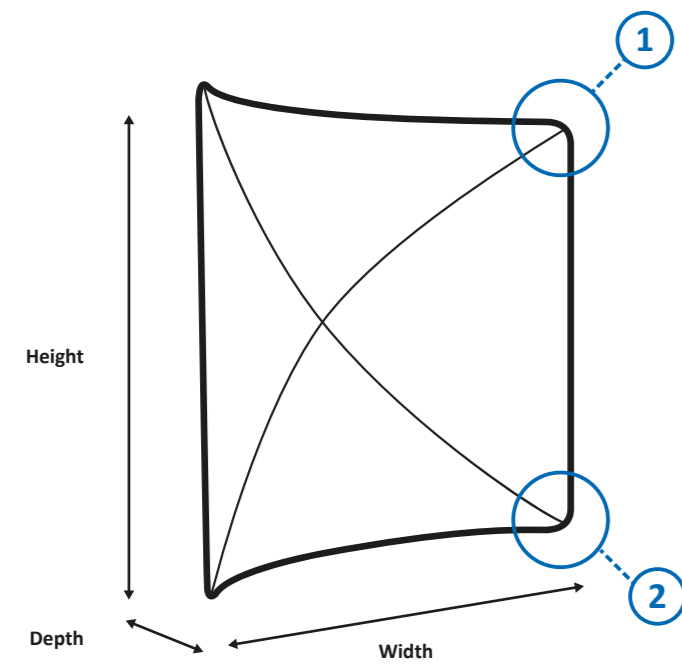

Specifications

A. System

B. Graphic

Scale 1:10

█ = ZIPPER

C. Size Chart

SYSTEM		GRAPHIC*		
WIDTH	HEIGHT	WIDTH	HEIGHT	ZIPPER
298	148	327.5	148	180

*Required dimensions depend on amount of stretch in printing material

Zipper-Wall Curved 400 x 150cm Graphic (ZWC400-150G)

Specifications

A. System

B. Graphic

Scale 1:10

█ = ZIPPER

C. Size Chart

SYSTEM		GRAPHIC*		
WIDTH	HEIGHT	WIDTH	HEIGHT	ZIPPER
398	148	438	148	180

*Required dimensions depend on amount of stretch in printing material

Zipper-Wall Curved 500 x 150cm Graphic (ZWC500-150G)

Specifications

A. System

B. Graphic

Scale 1:10

= ZIPPER

C. Size Chart

A. System

B. Graphic

Scale 1:10

= ZIPPER

C. Size Chart

SYSTEM		GRAPHIC*		
WIDTH	HEIGHT	WIDTH	HEIGHT	ZIPPER
298	228	327.5	228	260

Zipper-Wall Curved 400 x 230cm Graphic (ZWC400-230G)

Specifications