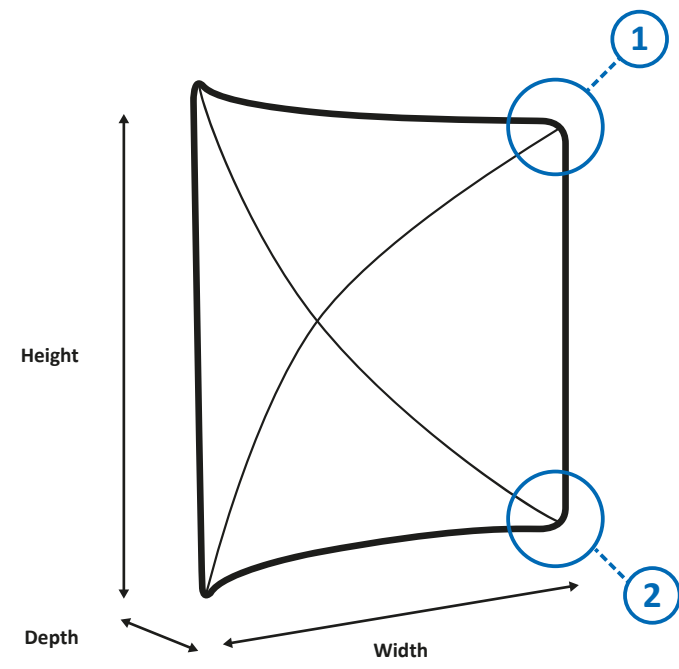

A. System

B. Graphic

Scale 1:10

█ = ZIPPER

C. Size Chart

SYSTEM		GRAPHIC*		
WIDTH	HEIGHT	WIDTH	HEIGHT	ZIPPER
498	98	549	98	130

*Required dimensions depend on amount of stretch in printing material

Zipper-Wall Curved 300 x 150cm Graphic (ZWC300-150G)

Specifications

A. System

B. Graphic

Scale 1:10

█ = ZIPPER

C. Size Chart

SYSTEM		GRAPHIC*		
WIDTH	HEIGHT	WIDTH	HEIGHT	ZIPPER
298	148	327.5	148	180

*Required dimensions depend on amount of stretch in printing material

Zipper-Wall Curved 400 x 150cm Graphic (ZWC400-150G)

Specifications

A. System

B. Graphic

Scale 1:10

█ = ZIPPER

C. Size Chart

SYSTEM		GRAPHIC*		
WIDTH	HEIGHT	WIDTH	HEIGHT	ZIPPER
398	148	438	148	180

*Required dimensions depend on amount of stretch in printing material

Zipper-Wall Curved 500 x 150cm Graphic (ZWC500-150G)

Specifications

A. System

B. Graphic

Scale 1:10

= ZIPPER

C. Size Chart