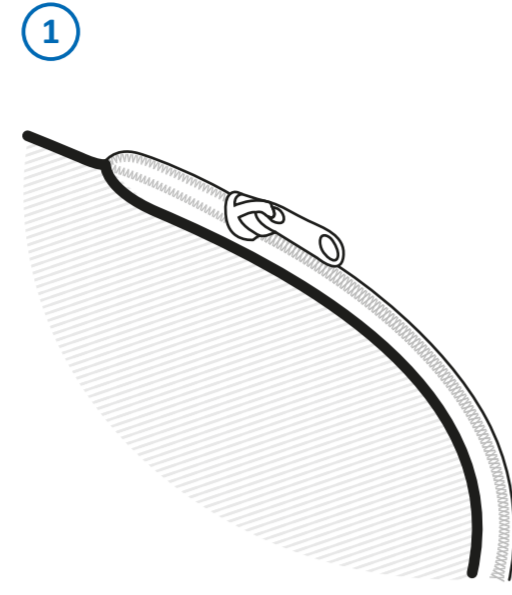

A. System

B. Graphic

Scale 1:10

= ZIPPER

C. Size Chart

SYSTEM		GRAPHIC*		
WIDTH	HEIGHT	WIDTH	HEIGHT	ZIPPER
298	228	327.5	228	260

Zipper-Wall Curved 400 x 230cm Graphic (ZWC400-230G)

Specifications

A. System

B. Graphic

Scale 1:10

█ = ZIPPER

C. Size Chart

SYSTEM		GRAPHIC*		
WIDTH	HEIGHT	WIDTH	HEIGHT	ZIPPER
398	228	438	228	260

Zipper-Wall Curved 500 x 230cm Graphic (ZWC500-230G)

Specifications

A. System

B. Graphic

Scale 1:10

= ZIPPER

C. Size Chart

SYSTEM		GRAPHIC*		
WIDTH	HEIGHT	WIDTH	HEIGHT	ZIPPER
498	228	549	228	260