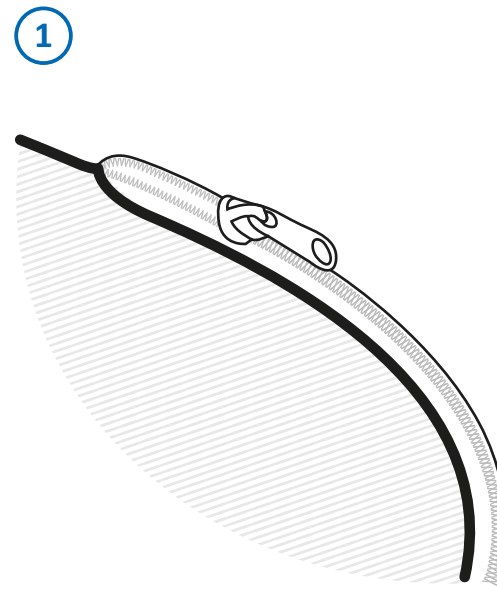

A. System

B. Graphic

Scale 1:10

█ = ZIPPER

C. Size Chart

SYSTEM		GRAPHIC*		
WIDTH	HEIGHT	WIDTH	HEIGHT	ZIPPER
498	98	549	98	130

*Required dimensions depend on amount of stretch in printing material

Zipper-Wall Curved 300 x 150cm Graphic (ZWC300-150G)

Specifications

A. System

B. Graphic

Scale 1:10

█ = ZIPPER

C. Size Chart

SYSTEM		GRAPHIC*		
WIDTH	HEIGHT	WIDTH	HEIGHT	ZIPPER
298	148	327.5	148	180

*Required dimensions depend on amount of stretch in printing material

Zipper-Wall Curved 400 x 150cm Graphic (ZWC400-150G)

Specifications

A. System

B. Graphic

Scale 1:10

█ = ZIPPER

C. Size Chart

SYSTEM		GRAPHIC*		
WIDTH	HEIGHT	WIDTH	HEIGHT	ZIPPER
398	148	438	148	180

*Required dimensions depend on amount of stretch in printing material

Zipper-Wall Curved 500 x 150cm Graphic (ZWC500-150G)

Specifications

A. System

B. Graphic

Scale 1:10

= ZIPPER

C. Size Chart