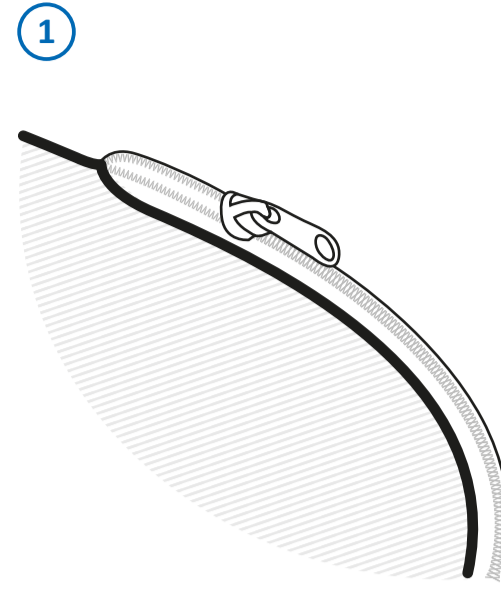

Zipper-Wall Curved 400 x 150cm Graphic (ZWC400-150G)

Specifications

A. System

B. Graphic

Scale 1:10

█ = ZIPPER

C. Size Chart

SYSTEM		GRAPHIC*		
WIDTH	HEIGHT	WIDTH	HEIGHT	ZIPPER
398	148	438	148	180

*Required dimensions depend on amount of stretch in printing material

Zipper-Wall Curved 500 x 150cm Graphic (ZWC500-150G)

Specifications

A. System

B. Graphic

Scale 1:10

= ZIPPER

C. Size Chart

SYSTEM		GRAPHIC*		
WIDTH	HEIGHT	WIDTH	HEIGHT	ZIPPER
498	148	549	148	180

*Required dimensions depend on amount of stretch in printing material

Zipper-Wall Curved 300 x 230cm Graphic (ZWC300-230G)

Specifications

A. System

B. Graphic

Scale 1:10

= ZIPPER

C. Size Chart

SYSTEM		GRAPHIC*		
WIDTH	HEIGHT	WIDTH	HEIGHT	ZIPPER
298	228	327.5	228	260

Zipper-Wall Curved 400 x 230cm Graphic (ZWC400-230G)

Specifications