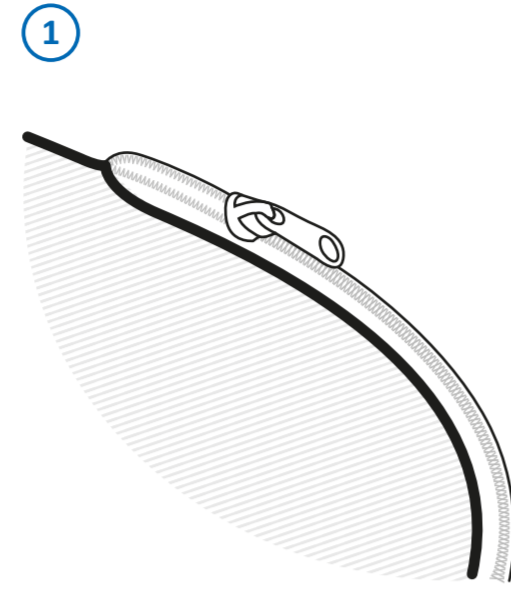

Zipper-Wall Curved 300 x 100cm Graphic (ZWC300-100G)

Specifications

A. System

B. Graphic

Scale 1:10

= ZIPPER

C. Size Chart

SYSTEM		GRAPHIC*		
WIDTH	HEIGHT	WIDTH	HEIGHT	ZIPPER
298	98	327.5	98	130

*Required dimensions depend on amount of stretch in printing material

Zipper-Wall Curved 400 x 100cm Graphic (ZWC400-100G)

Specifications

A. System

B. Graphic

Scale 1:10

= ZIPPER

C. Size Chart

SYSTEM		GRAPHIC*		
WIDTH	HEIGHT	WIDTH	HEIGHT	ZIPPER
398	98	438	98	130

*Required dimensions depend on amount of stretch in printing material

Zipper-Wall Curved 500 x 100cm Graphic (ZWC500-100G)

Specifications

A. System

B. Graphic

Scale 1:10

█ = ZIPPER

C. Size Chart

SYSTEM		GRAPHIC*		
WIDTH	HEIGHT	WIDTH	HEIGHT	ZIPPER
498	98	549	98	130

*Required dimensions depend on amount of stretch in printing material

Zipper-Wall Curved 300 x 150cm Graphic (ZWC300-150G)