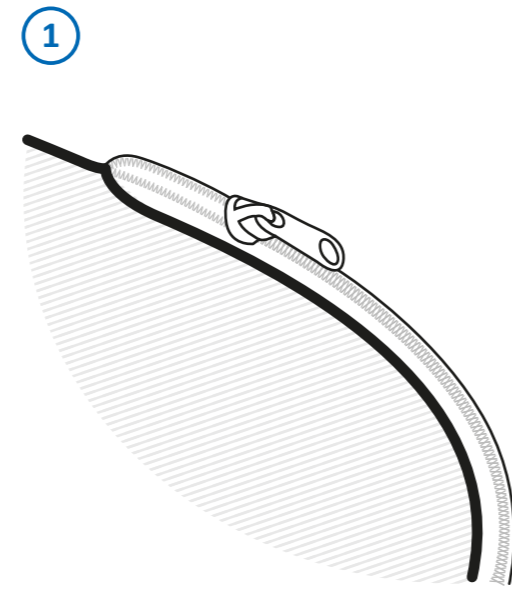

Specifications

A. System

B. Graphic

Scale 1:10

█ = ZIPPER

C. Size Chart

SYSTEM		GRAPHIC*		
WIDTH	HEIGHT	WIDTH	HEIGHT	ZIPPER
298	148	327.5	148	180

*Required dimensions depend on amount of stretch in printing material

Zipper-Wall Curved 400 x 150cm Graphic (ZWC400-150G)

Specifications

A. System

B. Graphic

Scale 1:10

█ = ZIPPER

C. Size Chart

SYSTEM		GRAPHIC*		
WIDTH	HEIGHT	WIDTH	HEIGHT	ZIPPER
398	148	438	148	180

*Required dimensions depend on amount of stretch in printing material

Zipper-Wall Curved 500 x 150cm Graphic (ZWC500-150G)

Specifications

A. System

B. Graphic

Scale 1:10

= ZIPPER

C. Size Chart

SYSTEM		GRAPHIC*		
WIDTH	HEIGHT	WIDTH	HEIGHT	ZIPPER
498	148	549	148	180

*Required dimensions depend on amount of stretch in printing material

Zipper-Wall Curved 300 x 230cm Graphic (ZWC300-230G)

Specifications