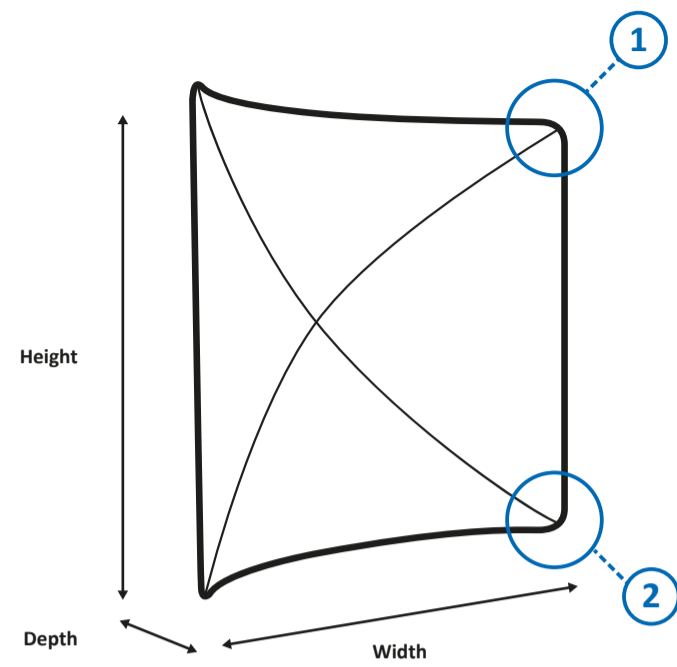

Zipper-Wall Curved 300 x 100cm Graphic (ZWC300-100G)

Specifications

A. System

B. Graphic

Scale 1:10

= ZIPPER

C. Size Chart

SYSTEM		GRAPHIC*		
WIDTH	HEIGHT	WIDTH	HEIGHT	ZIPPER
298	98	327.5	98	130

*Required dimensions depend on amount of stretch in printing material

Zipper-Wall Curved 400 x 100cm Graphic (ZWC400-100G)

Specifications

A. System

B. Graphic

Scale 1:10

= ZIPPER

C. Size Chart

SYSTEM		GRAPHIC*		
WIDTH	HEIGHT	WIDTH	HEIGHT	ZIPPER
398	98	438	98	130

*Required dimensions depend on amount of stretch in printing material

Zipper-Wall Curved 500 x 100cm Graphic (ZWC500-100G)

Specifications

A. System

B. Graphic

Scale 1:10

█ = ZIPPER

C. Size Chart

SYSTEM		GRAPHIC*		
WIDTH	HEIGHT	WIDTH	HEIGHT	ZIPPER
398	228	438	228	260

Zipper-Wall Curved 500 x 230cm Graphic (ZWC500-230G)

Specifications