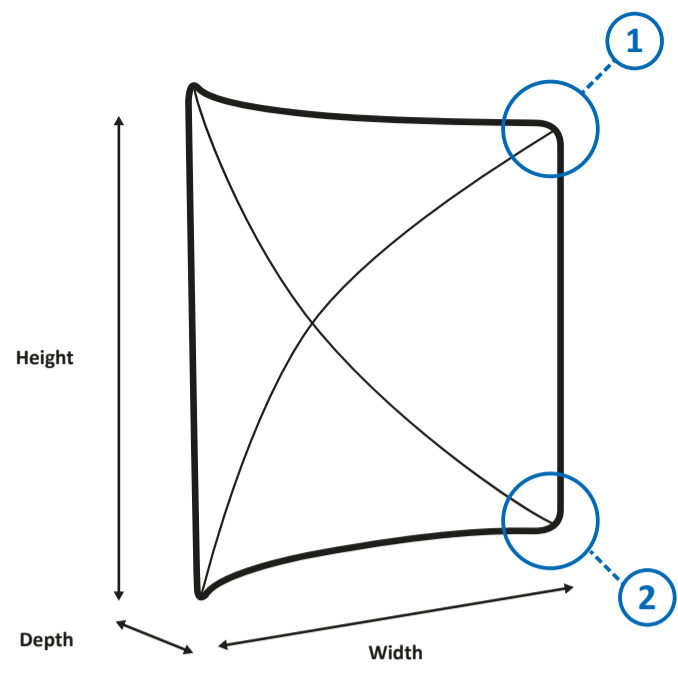

Zipper-Wall Curved 400 x 150cm Graphic (ZWC400-150G)

Specifications

A. System

B. Graphic

Scale 1:10

█ = ZIPPER

C. Size Chart

SYSTEM		GRAPHIC*		
WIDTH	HEIGHT	WIDTH	HEIGHT	ZIPPER
398	148	438	148	180

*Required dimensions depend on amount of stretch in printing material

Zipper-Wall Curved 500 x 150cm Graphic (ZWC500-150G)

Specifications

A. System

B. Graphic

Scale 1:10

= ZIPPER

C. Size Chart

SYSTEM		GRAPHIC*		
WIDTH	HEIGHT	WIDTH	HEIGHT	ZIPPER
498	148	549	148	180

*Required dimensions depend on amount of stretch in printing material

Zipper-Wall Curved 300 x 230cm Graphic (ZWC300-230G)

Specifications

A. System

B. Graphic

Scale 1:10

= ZIPPER

C. Size Chart

SYSTEM		GRAPHIC*		
WIDTH	HEIGHT	WIDTH	HEIGHT	ZIPPER
298	228	327.5	228	260

Zipper-Wall Curved 400 x 230cm Graphic (ZWC400-230G)

Specifications