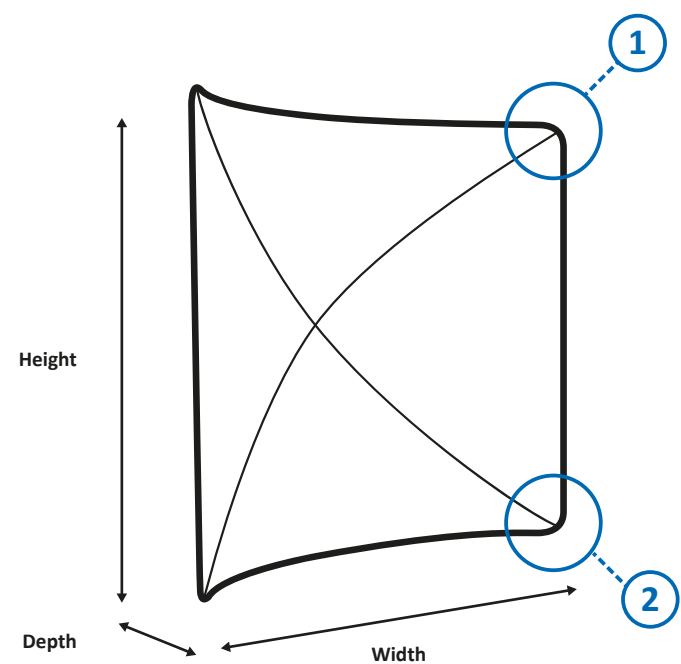

SYSTEM		GRAPHIC*		
WIDTH	HEIGHT	WIDTH	HEIGHT	ZIPPER
398	98	438	98	130

*Required dimensions depend on amount of stretch in printing material

Zipper-Wall Curved 500 x 100cm Graphic (ZWC500-100G)

Specifications

A. System

B. Graphic

Scale 1:10

█ = ZIPPER

C. Size Chart

SYSTEM		GRAPHIC*		
WIDTH	HEIGHT	WIDTH	HEIGHT	ZIPPER
498	98	549	98	130

*Required dimensions depend on amount of stretch in printing material

Zipper-Wall Curved 300 x 150cm Graphic (ZWC300-150G)

Specifications

A. System

B. Graphic

Scale 1:10

█ = ZIPPER

C. Size Chart

SYSTEM		GRAPHIC*		
WIDTH	HEIGHT	WIDTH	HEIGHT	ZIPPER
298	148	327.5	148	180

*Required dimensions depend on amount of stretch in printing material

Zipper-Wall Curved 400 x 150cm Graphic (ZWC400-150G)

Specifications

A. System

B. Graphic

Scale 1:10

█ = ZIPPER

C. Size Chart

SYSTEM		GRAPHIC*		
WIDTH	HEIGHT	WIDTH	HEIGHT	ZIPPER
398	148	438	148	180