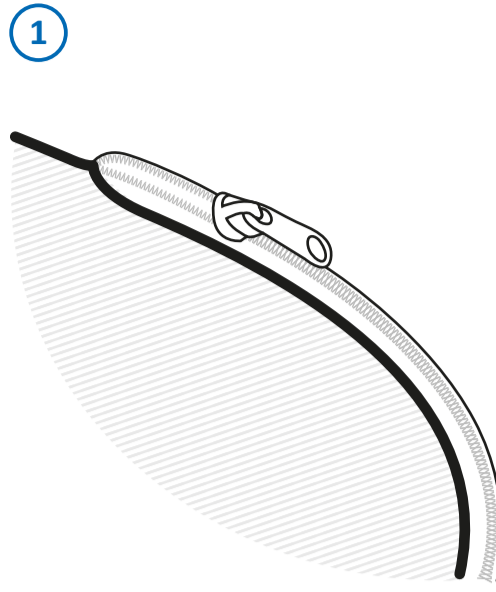

SYSTEM		GRAPHIC*		
WIDTH	HEIGHT	WIDTH	HEIGHT	ZIPPER
498	148	549	148	180

*Required dimensions depend on amount of stretch in printing material

Zipper-Wall Curved 300 x 230cm Graphic (ZWC300-230G)

Specifications

A. System

B. Graphic

Scale 1:10

= ZIPPER

C. Size Chart

SYSTEM		GRAPHIC*		
WIDTH	HEIGHT	WIDTH	HEIGHT	ZIPPER
298	228	327.5	228	260

Zipper-Wall Curved 400 x 230cm Graphic (ZWC400-230G)

Specifications

A. System

B. Graphic

Scale 1:10

█ = ZIPPER

C. Size Chart

SYSTEM		GRAPHIC*		
WIDTH	HEIGHT	WIDTH	HEIGHT	ZIPPER
398	228	438	228	260

Zipper-Wall Curved 500 x 230cm Graphic (ZWC500-230G)

Specifications

A. System

B. Graphic

Scale 1:10

= ZIPPER

C. Size Chart

SYSTEM		GRAPHIC*		
WIDTH	HEIGHT	WIDTH	HEIGHT	ZIPPER
498	228	549	228	260