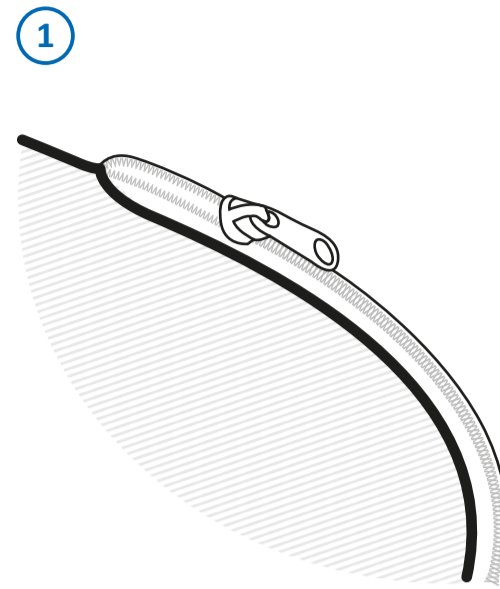

Zipper-Wall Curved 300 x 100cm Graphic (ZWC300-100G)

Specifications

A. System

B. Graphic

Scale 1:10

= ZIPPER

C. Size Chart

SYSTEM		GRAPHIC*		
WIDTH	HEIGHT	WIDTH	HEIGHT	ZIPPER
298	98	327.5	98	130

*Required dimensions depend on amount of stretch in printing material

Zipper-Wall Curved 400 x 100cm Graphic (ZWC400-100G)

Specifications

A. System

B. Graphic

Scale 1:10

= ZIPPER

C. Size Chart

SYSTEM		GRAPHIC*		
WIDTH	HEIGHT	WIDTH	HEIGHT	ZIPPER
398	98	438	98	130

*Required dimensions depend on amount of stretch in printing material

Zipper-Wall Curved 500 x 100cm Graphic (ZWC500-100G)

Specifications

A. System

B. Graphic

Scale 1:10

█ = ZIPPER

C. Size Chart

SYSTEM		GRAPHIC*		
WIDTH	HEIGHT	WIDTH	HEIGHT	ZIPPER
498	98	549	98	130

*Required dimensions depend on amount of stretch in printing material

Zipper-Wall Curved 300 x 150cm Graphic (ZWC300-150G)