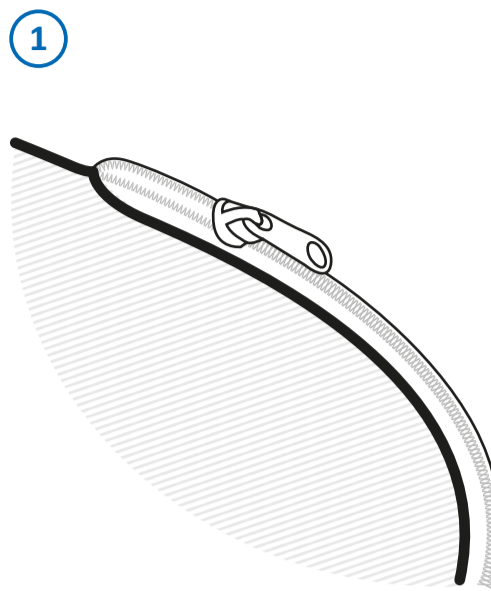

Zipper-Wall Curved 300 x 100cm Graphic (ZWC300-100G)

Specifications

A. System

B. Graphic

Scale 1:10

= ZIPPER

C. Size Chart

SYSTEM		GRAPHIC*		
WIDTH	HEIGHT	WIDTH	HEIGHT	ZIPPER
298	98	327.5	98	130

*Required dimensions depend on amount of stretch in printing material

Zipper-Wall Curved 400 x 100cm Graphic (ZWC400-100G)

Specifications

A. System

B. Graphic

Scale 1:10

= ZIPPER

C. Size Chart

SYSTEM		GRAPHIC*		
WIDTH	HEIGHT	WIDTH	HEIGHT	ZIPPER
398	98	438	98	130

*Required dimensions depend on amount of stretch in printing material

Zipper-Wall Curved 500 x 100cm Graphic (ZWC500-100G)

Specifications

A. System

B. Graphic

Scale 1:10

█ = ZIPPER

C. Size Chart

SYSTEM		GRAPHIC*		
WIDTH	HEIGHT	WIDTH	HEIGHT	ZIPPER
498	98	549	98	130

*Required dimensions depend on amount of stretch in printing material

Zipper-Wall Curved 300 x 150cm Graphic (ZWC300-150G)