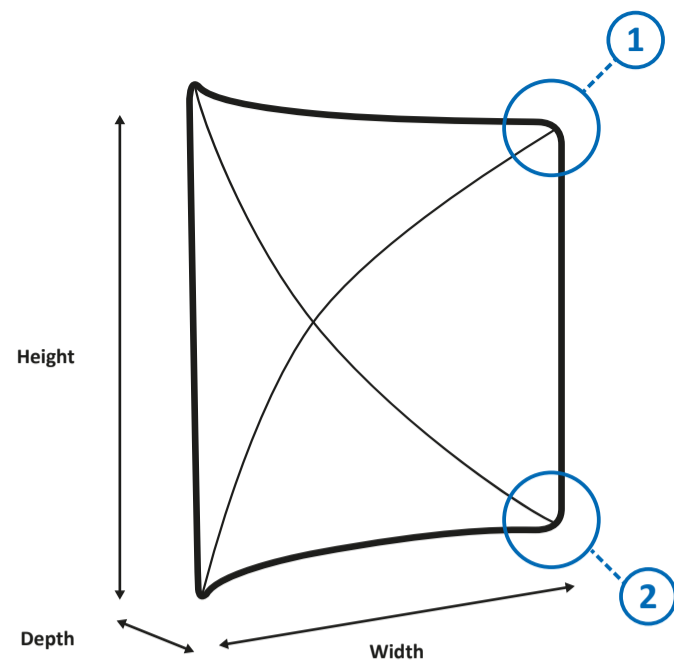

SYSTEM		GRAPHIC*		
WIDTH	HEIGHT	WIDTH	HEIGHT	ZIPPER
498	148	549	148	180

*Required dimensions depend on amount of stretch in printing material

Zipper-Wall Curved 300 x 230cm Graphic (ZWC300-230G)

Specifications

A. System

B. Graphic

Scale 1:10

= ZIPPER

C. Size Chart

SYSTEM		GRAPHIC*		
WIDTH	HEIGHT	WIDTH	HEIGHT	ZIPPER
298	228	327.5	228	260

Zipper-Wall Curved 400 x 230cm Graphic (ZWC400-230G)

Specifications

A. System

B. Graphic

Scale 1:10

█ = ZIPPER

C. Size Chart

SYSTEM		GRAPHIC*		
WIDTH	HEIGHT	WIDTH	HEIGHT	ZIPPER
398	228	438	228	260

Zipper-Wall Curved 500 x 230cm Graphic (ZWC500-230G)

Specifications

A. System

B. Graphic

Scale 1:10

= ZIPPER

C. Size Chart

SYSTEM		GRAPHIC*		
WIDTH	HEIGHT	WIDTH	HEIGHT	ZIPPER
498	228	549	228	260