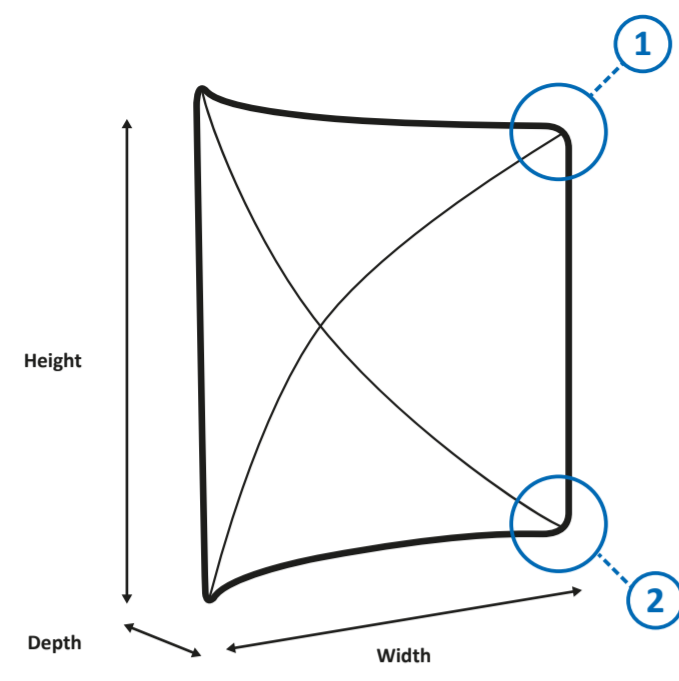

SYSTEM		GRAPHIC*		
WIDTH	HEIGHT	WIDTH	HEIGHT	ZIPPER
498	148	549	148	180

*Required dimensions depend on amount of stretch in printing material

Zipper-Wall Curved 300 x 230cm Graphic (ZWC300-230G)

Specifications

A. System

B. Graphic

Scale 1:10

= ZIPPER

C. Size Chart

SYSTEM		GRAPHIC*		
WIDTH	HEIGHT	WIDTH	HEIGHT	ZIPPER
298	228	327.5	228	260

Zipper-Wall Curved 400 x 230cm Graphic (ZWC400-230G)

Specifications

A. System

B. Graphic

Scale 1:10

█ = ZIPPER

C. Size Chart

SYSTEM		GRAPHIC*		
WIDTH	HEIGHT	WIDTH	HEIGHT	ZIPPER
398	228	438	228	260

Zipper-Wall Curved 500 x 230cm Graphic (ZWC500-230G)

Specifications

A. System

B. Graphic

Scale 1:10

= ZIPPER

C. Size Chart

SYSTEM		GRAPHIC*		
WIDTH	HEIGHT	WIDTH	HEIGHT	ZIPPER
498	228	549	228	260