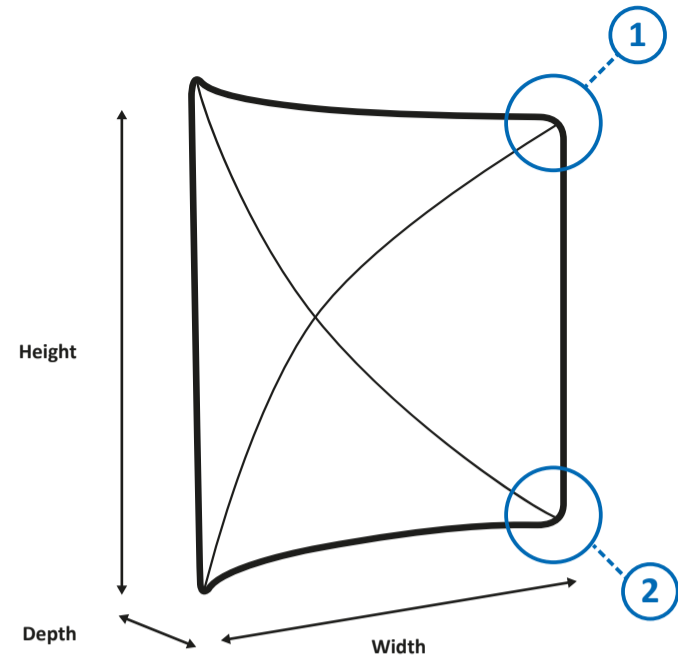

Zipper-Wall Curved 300 x 100cm Graphic (ZWC300-100G)

Specifications

A. System

B. Graphic

Scale 1:10

= ZIPPER

C. Size Chart

SYSTEM		GRAPHIC*		
WIDTH	HEIGHT	WIDTH	HEIGHT	ZIPPER
298	98	327.5	98	130

*Required dimensions depend on amount of stretch in printing material

Zipper-Wall Curved 400 x 100cm Graphic (ZWC400-100G)

Specifications

A. System

B. Graphic

Scale 1:10

= ZIPPER

C. Size Chart

SYSTEM		GRAPHIC*		
WIDTH	HEIGHT	WIDTH	HEIGHT	ZIPPER
398	98	438	98	130

*Required dimensions depend on amount of stretch in printing material

Zipper-Wall Curved 500 x 100cm Graphic (ZWC500-100G)

Specifications

A. System

B. Graphic

Scale 1:10

█ = ZIPPER

C. Size Chart

SYSTEM		GRAPHIC*		
WIDTH	HEIGHT	WIDTH	HEIGHT	ZIPPER
398	228	438	228	260

Zipper-Wall Curved 500 x 230cm Graphic (ZWC500-230G)

Specifications